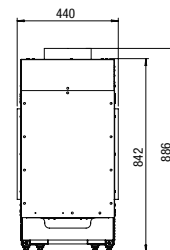

There is **so much to tell...**