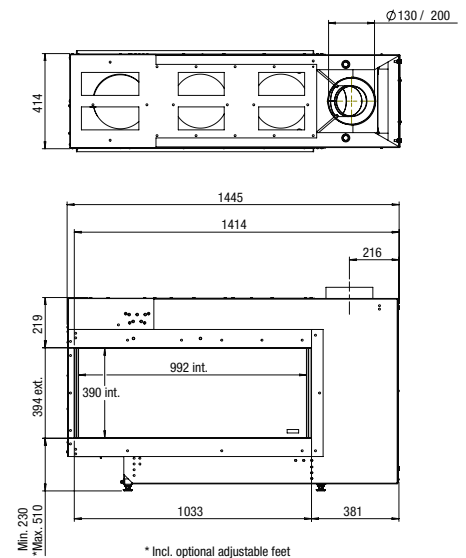

There is **so much to tell...**